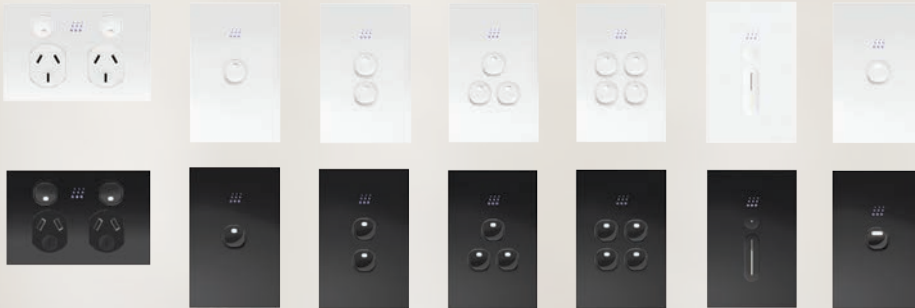

Covers sold separately

TRADER powermesh
LEOPARD

All the features of Powermesh with the slim style of Leopard.