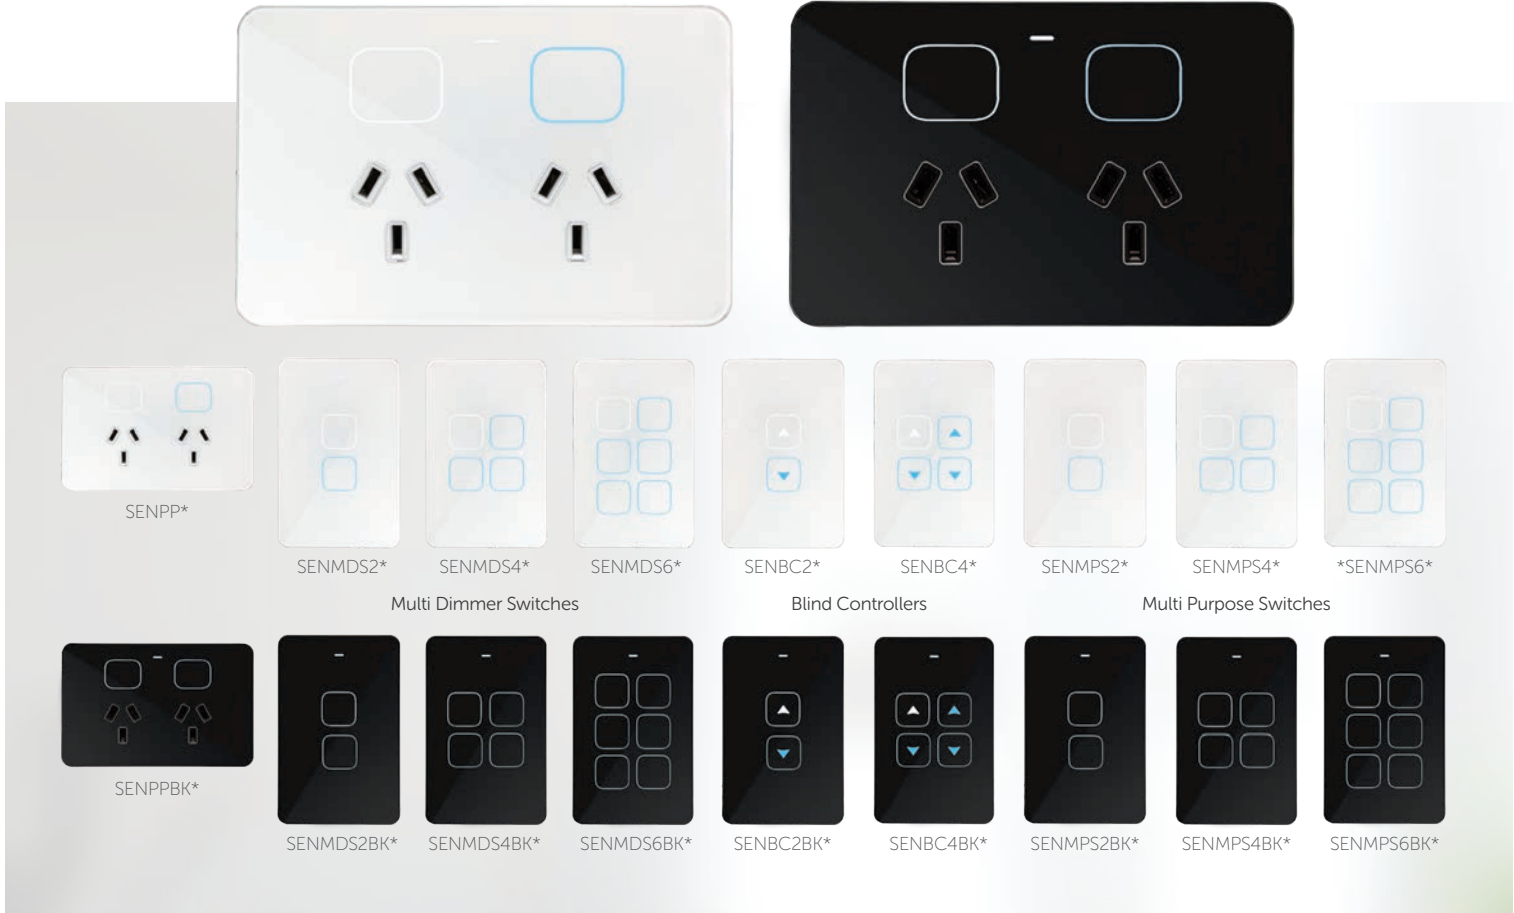

Your Connected Home Selection Guide

Plan your electrical layout

A touch of glass with the power to create smart experiences like never before.

Traditional style sockets and switches designed to blend with Senoa 'smart touch' products.