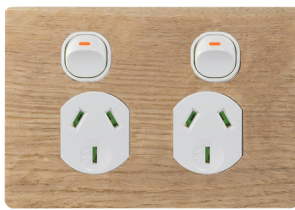

REAL WOOD, NATURALLY BEAUTIFUL

Welcome to the world's most beautiful collection of wooden cover plates, brought to you by Timber Plates Australia. Milled from solid hardwood*, (no plastic), these simply attach to Trader Puma range switch and power point grid plates for a warmth that only real wood can bring. Available in five different timber grains, there's one that will match perfectly with wooden furnishings and features in any residential or commercial fit-out.

Bamboo

Oak

Plywood

Walnut

Blackbutt

AVAILABLE ONLY FROM TIMBER PLATES ONLINE:

<https://timberplates.com.au/trader>

10% OFF