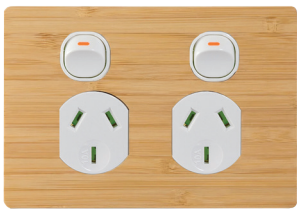

REAL WOOD, NATURALLY BEAUTIFUL

Welcome to the world's most beautiful collection of wooden cover plates, brought to you by Timber Plates Australia. Milled from solid hardwood*, (no plastic), these simply attach to Trader Puma range switch and power point grid plates for a warmth that only real wood can bring. Available in five different timber grains, there's one that will match perfectly with wooden furnishings and features in any residential or commercial fit-out.

Bamboo

Oak

Plywood

Walnut

Blackbutt

AVAILABLE ONLY FROM TIMBER PLATES ONLINE:

<https://timberplates.com.au/trader>

10% OFF