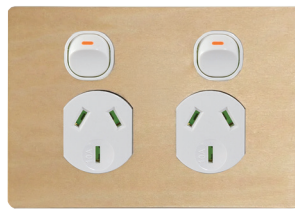

REAL WOOD, NATURALLY BEAUTIFUL

Welcome to the world's most beautiful collection of wooden cover plates, brought to you by Timber Plates Australia. Milled from solid hardwood*, (no plastic), these simply attach to Trader Puma range switch and power point grid plates for a warmth that only real wood can bring. Available in five different timber grains, there's one that will match perfectly with wooden furnishings and features in any residential or commercial fit-out.

Bamboo

Oak

Plywood

Walnut

Blackbutt

AVAILABLE ONLY FROM TIMBER PLATES ONLINE:

<https://timberplates.com.au/trader>

10% OFF