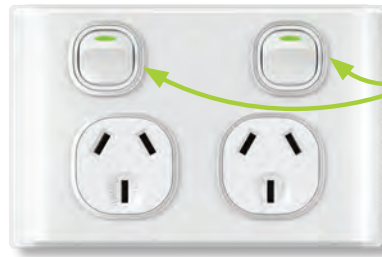

Chrome Bezels