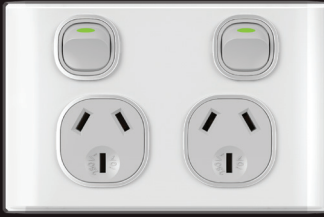

*Clipsal - 4060VX-PW

PER ITEM
\$22.48
EX GST

Data Spec
Sheets

See Trade
Prices

Web link to
full range

		Qty Per Box	Trade Ex GST
SNPP2GWS	Power Point Switched 2 Gang 10A 250V ac White Cover Silver Grid	10	\$52.37
SNPPSW2GWS	Power Point Switched 2 Gang 10A 250V ac with Removable Extra Switch 16AX 20A White Cover Silver Grid	5	\$74.26
SNSWV1GWS	Switch Vertical 1 Gang 16AX 20A 250V ac White Cover Silver Grid	10	\$30.71
SNSWV2GWS	Switch Vertical 2 Gang 16AX 20A 250V ac White Cover Silver Grid	10	\$39.95
SNSWV3GWS	Switch Vertical 3 Gang 16AX 20A 250V ac White Cover Silver Grid	10	\$49.19
SNSWV4GWS	Switch Vertical 4 Gang 16AX 20A 250V ac White Cover Silver Grid	10	\$61.52
SNSWV5GWS	Switch Vertical 5 Gang 16AX 20A 250V ac White Cover Silver Grid	5	\$72.82
SNSWV6GWS	Switch Vertical 6 Gang 16AX 20A 250V ac White Cover Silver Grid	5	\$82.07
SNSWDPOV45WS	Switch Oven 45A 250V ac Double Pole White Cover Silver Grid	5	\$72.45
SNSWDPOV45WSH	Switch Oven 45A 250V ac Double Pole White Cover Silver Grid	5	\$72.45
SNSW1GWS	Switch Horizontal 1 Gang 16AX 20A 250V ac White Cover Silver Grid	10	\$30.71
SNSW2GWS	Switch Horizontal 2 Gang 16AX 20A 250V ac White Cover Silver Grid	10	\$39.95
SNSW3GWS	Switch Horizontal 3 Gang 16AX 20A 250V ac White Cover Silver Grid	10	\$49.19
SNSW4GWS	Switch Horizontal 4 Gang 16AX 20A 250V ac White Cover Silver Grid	10	\$61.52
SNSW5GWS	Switch Horizontal 5 Gang 16AX 20A 250V ac White Cover Silver Grid	5	\$72.82
SNSW6GWS	Switch Horizontal 6 Gang 16AX 20A 250V ac White Cover Silver Grid	5	\$82.07