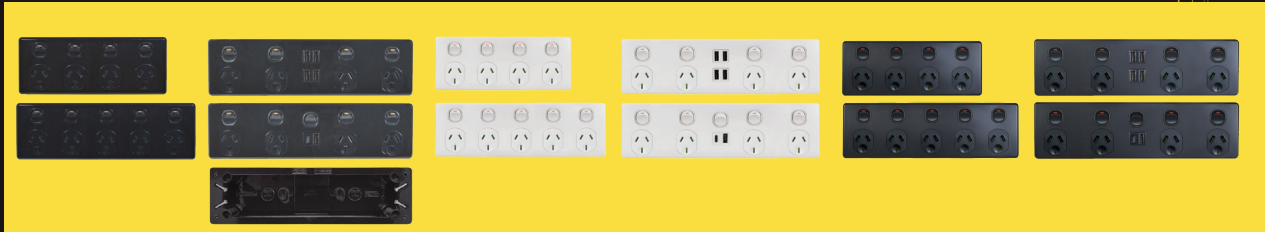

PUBIG4, PUBIG5 & 4X4 - Black, Matt White, Matt Black		Qty Per Box	Trade Ex GST
PUBIG4BK	Power Point Switched 4 Gang Double Pole 10A 250V ac Fits Standard 84mm Mounting Centres Black	1	\$127.55
PUBIG5BK	Power Point Switched 5 Gang Double Pole 10A 250V ac Fits Standard 84mm Mounting Centres Black	1	\$162.27
PU4X4BK	Power Point Switched 4 Gang 10A 250V ac Double Pole Quad USB Charger Integrated Type A 3.1A Top 3.1A Bottom Black	1	\$198.06
PU4X4ACBK	Power Point Switched 4G 10A 250V ac Double Pole Quad USB Charger Integrated Type AC PD20W LHS or 5V 3A 18W RHS or Dual 15W Top and Bottom Black	1	NEW RELEASE
PU4X2ACSWBK	Power Point Switched 4 Gang 10A 250V ac Double Pole Dual USB Charger Integrated Type A and C PD20W LHS or 5V 3A 18W RHS or Dual 15W Extra Switch 10AX Black	1	NEW RELEASE
PU4X4CCBK	Power Point Switched 4 Gang 10A 250V ac Double Pole Quad USB Charger Integrated Type C PD20W LHS and 5V 2A 10W RHS or Single PD30W and Total Top and Bottom 60W Black	1	NEW RELEASE
PUBIG4MW	Power Point Switched 4 Gang Double Pole 10A 250V ac Fits Standard 84mm Mounting Centres Matt White	1	\$141.28
PUBIG5MW	Power Point Switched 5 Gang Double Pole 10A 250V ac Fits Standard 84mm Mounting Centres Matt White	1	\$166.18
PU4X4MW	Power Point Switched 4 Gang 10A 250V ac Double Pole Quad USB Charger Integrated Type A 3.1A Top 3.1A Bottom Matt White	1	\$203.43
PU4X2ACSWMW	Power Point Switched 4 Gang 10A 250V ac Double Pole Dual USB Charger Integrated Type A and C PD20W LHS or 5V 3A 18W RHS or Dual 15W Extra Switch 10AX Matt White	1	NEW RELEASE
PUBIG4MBK	Power Point Switched 4 Gang Double Pole 10A 250V ac Fits Standard 84mm Mounting Centres Matt Black	1	\$141.28
PUBIG5MBK	Power Point Switched 5 Gang Double Pole 10A 250V ac Fits Standard 84mm Mounting Centres Matt Black	1	\$166.18
PU4X4MBK	Power Point Switched 4 Gang 10A 250V ac Double Pole Quad USB Charger Integrated Type A 3.1A Top 3.1A Bottom Matt Black	1	\$203.43
PU4X2ACSWMBK	Power Point Switched 4 Gang 10A 250V ac Double Pole Dual USB Charger Integrated Type A and C PD20W LHS or 5V 3A 18W RHS or Dual 15W Extra Switch 10AX Matt Black	1	NEW RELEASE