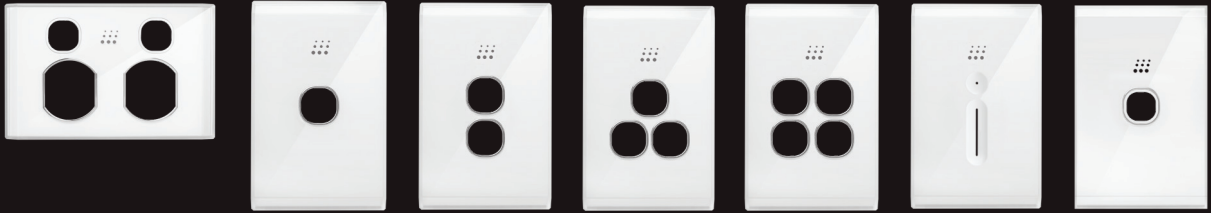

Data Spec
Sheets

See Trade
Prices

Web link to
full range

SNOW LEOPARD GLASS LOOK POWERMESH COVERS		Qty Per Box	Trade Ex GST
PMPPSNC	Powermesh Snow Leopard Cover to suit PMPP	10	$27.80
PMPUSWV1GSNC	Powermesh Snow Leopard Cover to suit PMPUSWV1GS PMPUSWV1G3S	10	$27.80
PMMP1SNC	Powermesh Snow Leopard Cover to suit PMMP1 PMMP1H	10	$27.80
PMMP2SNC	Powermesh Snow Leopard Cover to suit PMMP2 PMMP2H PMBC2 PMMDS2	10	$27.80
PMMP3SNC	Powermesh Snow Leopard Cover to suit PMMP3	10	$27.80
PMMP4SNC	Powermesh Snow Leopard Cover to suit PMMP4 PMMP4H PMBC4 PMMDS4	10	$27.80
PMFCSNC	Powermesh Snow Leopard Cover to suit PMFC	10	$27.80
PMPPSNCBK	Powermesh Snow Leopard Black Cover to suit PMPP	10	$27.80
PMPUSWV1GSNCBK	Powermesh Snow Leopard Black Cover to suit PMPUSWV1GBKS PMPUSWV1G3BKS	10	$27.80
PMMP1SNCBK	Powermesh Snow Leopard Black Cover to suit PMMP1 PMMP1H	10	$27.80
PMMP2SNCBK	Powermesh Snow Leopard Black Cover to suit PMMP2 PMMP2H PMBC2 PMMDS2	10	$27.80
PMMP3SNCBK	Powermesh Snow Leopard Black Cover to suit PMMP3	10	$27.80
PMMP4SNCBK	Powermesh Snow Leopard Black Cover to suit PMMP4 PMMP4H PMBC4 PMMDS4	10	$27.80
PMFCSNCBK	Powermesh Snow Leopard Black Cover to suit PMFC	10	$27.80

Snow Leopard with Powermesh Smarts. All the features of Powermesh with the luxury glass look finish of Snow Leopard.