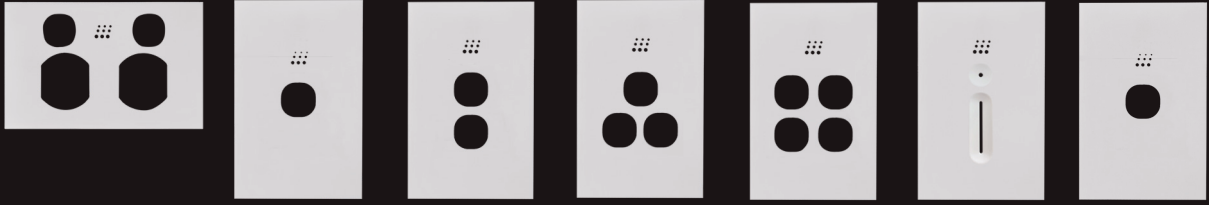

Snow Leopard with Powermesh Smarts. All the features of Powermesh with the luxury glass look finish of Snow Leopard.

Data Spec Sheets

See Trade Prices

Web link to full range

CLOUDED LEOPARD Modern Sleek Style POWERMESH COVERS		Qty Per Box	Trade Ex GST
PMPPLCMW	Powermesh ClouDED Leopard Matt White Cover to suit PMP	10	\$25.01
PMPUSWV1GCLCMW	Powermesh ClouDED Leopard Matt White Cover to suit PMPUSWV1GS PMPUSWV1G3S	10	\$25.01
PMMPS1CLCMW	Powermesh ClouDED Leopard Matt White Cover to suit PMMPS1 PMMPS1H	10	\$25.01
PMMPS2CLCMW	Powermesh ClouDED Leopard Matt White Cover to suit PMMPS2 PMMPS2H PMBC2 PMMDS2	10	\$25.01
PMMPS3CLCMW	Powermesh ClouDED Leopard Matt White Cover to suit PMMPS3	10	\$25.01
PMMPS4CLCMW	Powermesh ClouDED Leopard Matt White Cover to suit PMMPS4 PMMPS4H PMBC4 PMMDS4	10	\$25.01
PMFCCLCMW	Powermesh ClouDED Leopard Matt White Cover Deep to suit PMFC	10	\$25.01
PMFCCLDMW	Powermesh ClouDED Leopard Matt White Cover to suit PMFC	10	\$25.01
PMPPLCMBK	Powermesh ClouDED Leopard Matt Black Cover to suit PMPBK	10	\$25.01
PMPUSWV1GCLCMBK	Powermesh ClouDED Leopard Matt Black Cover to suit PMPUSWV1GBKS PMPUSWV1G3BKS	10	\$25.01
PMMPS1CLCMBK	Powermesh ClouDED Leopard Matt Black Cover to suit PMMPS1BK PMMPS1HBK	10	\$25.01
PMMPS2CLCMBK	Powermesh ClouDED Leopard Matt Black Cover to suit PMMPS2BK PMMPS2HBK PMBC2BK PMMDS2BK	10	\$25.01
PMMPS3CLCMBK	Powermesh ClouDED Leopard Matt Black Cover to suit PMMPS3BK	10	\$25.01
PMMPS4CLCMBK	Powermesh ClouDED Leopard Matt Black Cover to suit PMMPS4BK PMMPS4HBK PMBC4BK PMMDS4BK	10	\$25.01
PMFCCLCMBK	Powermesh ClouDED Leopard Matt Black Cover Deep to suit PMFC	10	\$25.01
PMFCCLDMBK	Powermesh ClouDED Leopard Matt Black Cover to suit PMFC	10	\$25.01