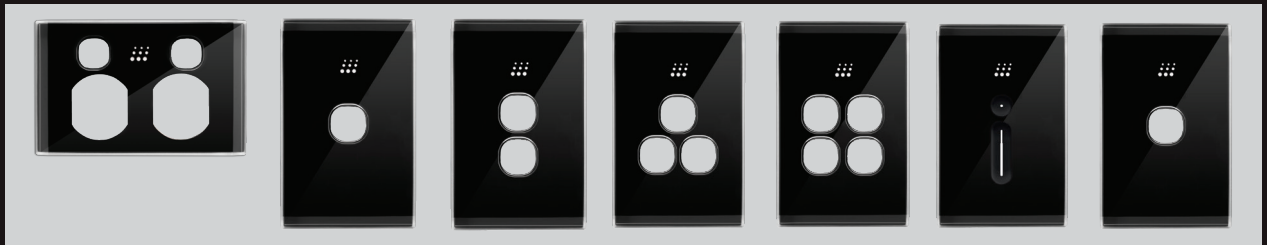

Data Spec
Sheets

See Trade
Prices

Web link to
full range

SNOW LEOPARD GLASS LOOK POWERMESH COVERS		Qty Per Box	Trade Ex GST
PMPPSNC	Powermesh Snow Leopard Cover to suit PMPP	10	$27.80
PMPUSWV1GSNC	Powermesh Snow Leopard Cover to suit PMPUSWV1GS PMPUSWV1G3S	10	$27.80
PMMP1SNC	Powermesh Snow Leopard Cover to suit PMMP1 PMMP1H	10	$27.80
PMMP2SNC	Powermesh Snow Leopard Cover to suit PMMP2 PMMP2H PMBC2 PMMDS2	10	$27.80
PMMP3SNC	Powermesh Snow Leopard Cover to suit PMMP3	10	$27.80
PMMP4SNC	Powermesh Snow Leopard Cover to suit PMMP4 PMMP4H PMBC4 PMMDS4	10	$27.80
PMFCSNC	Powermesh Snow Leopard Cover to suit PMFC	10	$27.80
PMPPSNCBK	Powermesh Snow Leopard Black Cover to suit PMPP	10	$27.80
PMPUSWV1GSNCBK	Powermesh Snow Leopard Black Cover to suit PMPUSWV1GBKS PMPUSWV1G3BKS	10	$27.80
PMMP1SNCBK	Powermesh Snow Leopard Black Cover to suit PMMP1 PMMP1H	10	$27.80
PMMP2SNCBK	Powermesh Snow Leopard Black Cover to suit PMMP2 PMMP2H PMBC2 PMMDS2	10	$27.80
PMMP3SNCBK	Powermesh Snow Leopard Black Cover to suit PMMP3	10	$27.80
PMMP4SNCBK	Powermesh Snow Leopard Black Cover to suit PMMP4 PMMP4H PMBC4 PMMDS4	10	$27.80
PMFCSNCBK	Powermesh Snow Leopard Black Cover to suit PMFC	10	$27.80

Snow Leopard with Powermesh Smarts. All the features of Powermesh with the luxury glass look finish of Snow Leopard.