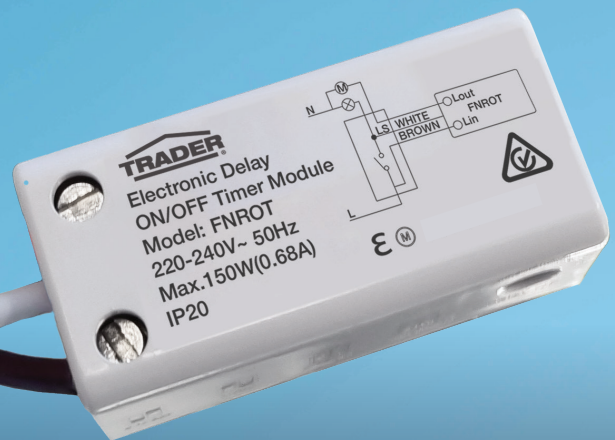

FNROT250

Run On Timer Switch Max 250W 1A 230 240V ac 50Hz On Delay 3 sec or 1 or 3 min
Off Delay 5 or 10 or 30 min

FN Falcon ROT Run on Timer 250 250W

250W	230V-240V	Time Max 90 Min	-	-

NEW RELEASE