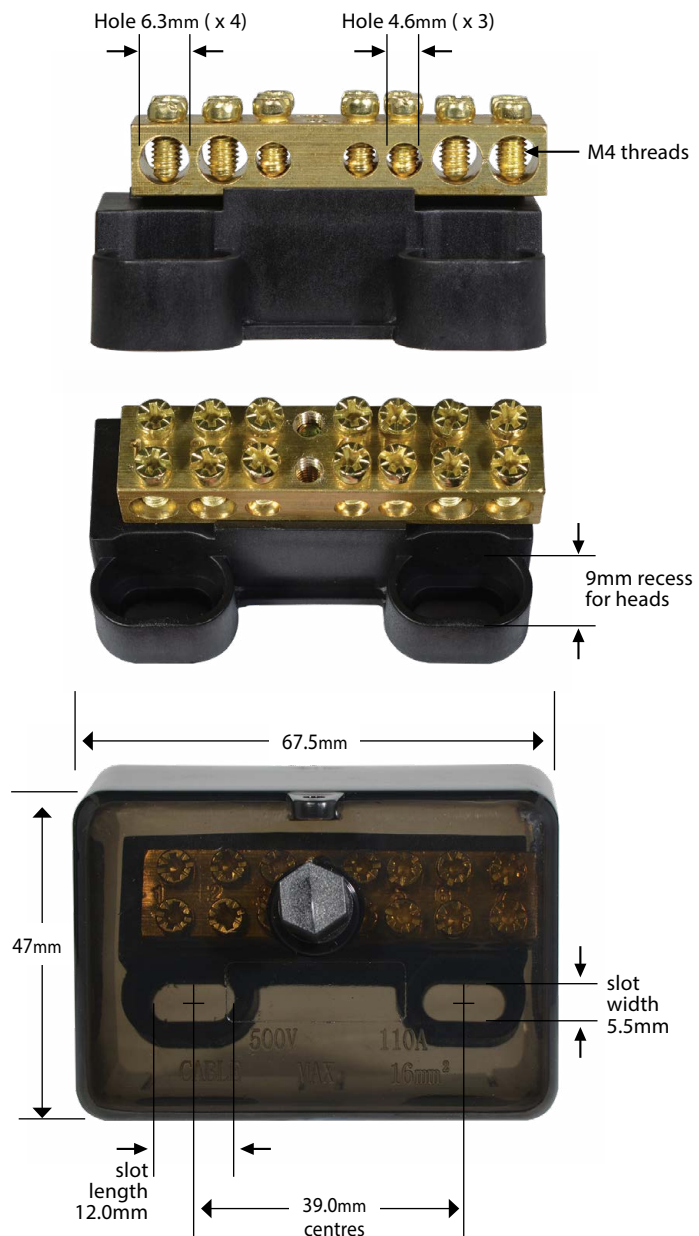

## Wolverine Neutral Bar Link Panel Mount

- 500V 110A 7 Hole Panel mountable Neutral Bar Link with two screws per tunnel.
- Black Insulated cover and base with large mounting apertures.
- Dimensions: 67.5 x 47 x 47mm. Mounting centres: 39mm with 12 x 5.5 mm slots.
- 4 tunnels, 6.3mm diameter accommodate 1 x 16mm<sup>2</sup> cable.
- 3 tunnels, 4.6mm diameter accommodate 1 x 10mm<sup>2</sup> cable.

Catalogue Number	Description
WONBPM7	Neutral Bar Panel Mount 7 Hole With Insulating Cover