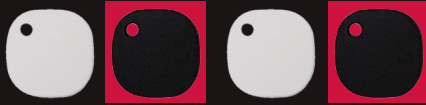

Buttons (Flat or Curved) may also be required for DIMPBD (Digital Dimmer) to suit particular colours and range. See Page 120

DIMPRE

Dimmer Electronic Push Button ON OFF Rotary Dimming 400W Glow Green 2W Minimum

DIM Dimmer **P** Push Button **R** Rotary **E** Electronic