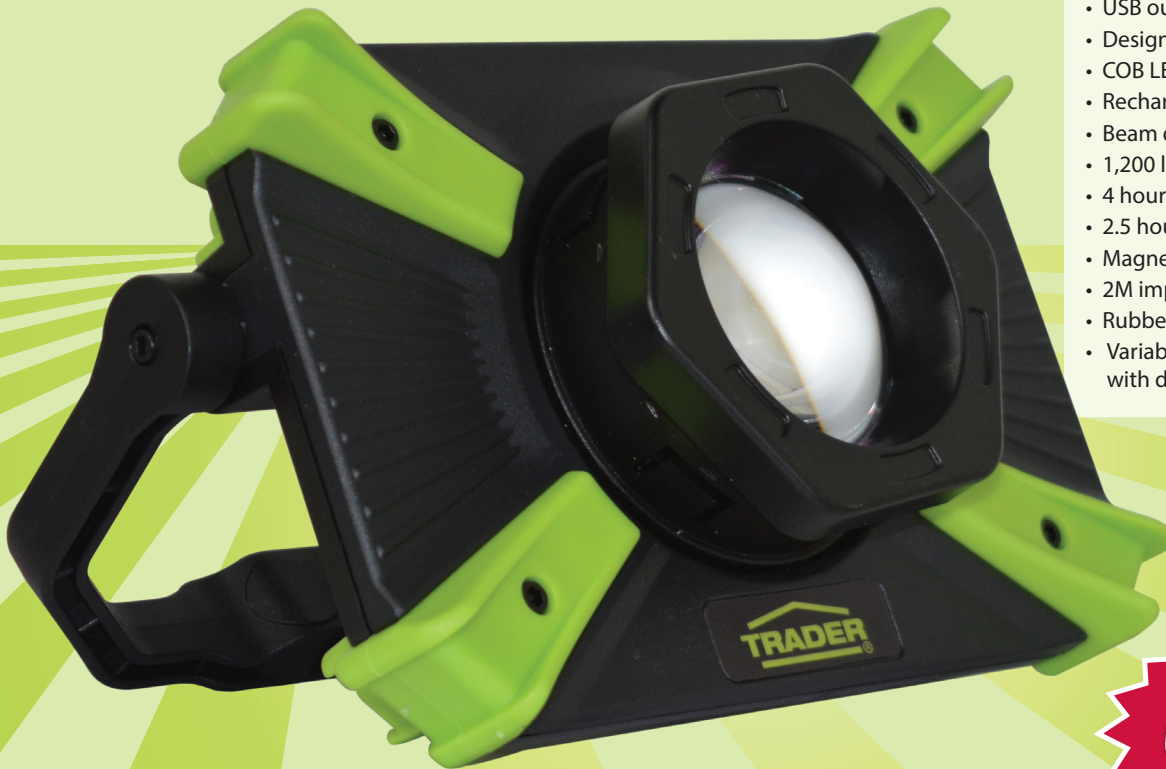

SCORPION™

TRADER®

WORKLIGHT

Rechargeable Infinity Focus Worklight

Order code: SCWL

SCWL Features include:

- Hands-free use
- USB output port
- Designed for durability
- COB LED
- Rechargeable
- Beam distance 25m
- 1,200 lumens high / 600 lumens low
- 4 hour run time high / 8 hours low
- 2.5 hour charge time
- Magnetic stand / carrying handle
- 2M impact resistance
- Rubber corner bumpers
- Variable focusing beam with dimming feature

NEW

SHINE A LIGHT ON ME!

Compact - Easy to carry and store.

180°

Magnetic rotating stand and handle.

Rubber corner bumpers

Aluminium body with heat sink.

2 position power switch. High 1,200 lumens and low 600 lumens. Hold to dim.

Battery charge level indicator USB output Charging input

Variable focusing beam with dimming feature

Twist bezel to change from flood to spot

1300 301 838

1300 301 778

gsme.com.au

@ service@gsme.com.au

TRADERGSM/