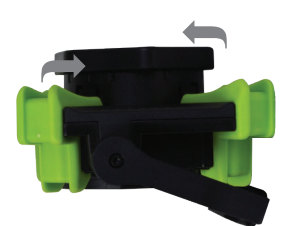

SCORPION™

TRADER®

WORKLIGHT

Rechargeable Infinity Focus Worklight

Order code: SCWL

SCWL Features include:

- Hands-free use
- USB output port
- Designed for durability
- COB LED
- Rechargeable
- Beam distance 25m
- 1,200 lumens high / 600 lumens low
- 4 hour run time high / 8 hours low
- 2.5 hour charge time
- Magnetic stand / carrying handle
- 2M impact resistance
- Rubber corner bumpers
- Variable focusing beam with dimming feature

NEW

SHINE A LIGHT ON ME!

Compact - Easy to carry and store.

180°

Magnetic rotating stand and handle.

Rubber corner bumpers

Aluminium body with heat sink.

2 position power switch. High 1,200 lumens and low 600 lumens. Hold to dim.

Battery charge level indicator USB output Charging input

Variable focusing beam with dimming feature

Twist bezel to change from flood to spot

1300 301 838

1300 301 778

gsme.com.au

@ service@gsme.com.au

TRADERGSM/