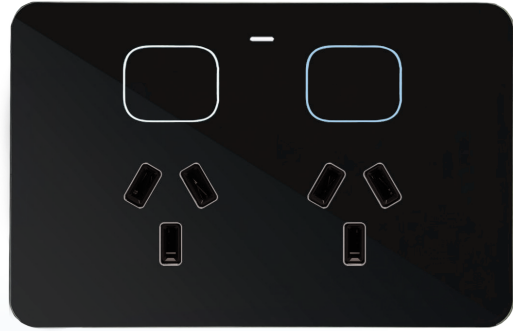

Smart Touch luxury with a touch of glass

Senoa has a premium touch sensitive glass fascia ideal for architectural homes, with a simple profile that looks exquisite on any wall for any project. And so easy to use. A personalised experience, that is unique to you, with colour tuneable surfaces with optional laser engraved icons provides a tailored experience, to make it your own. We've made control a seamless experience at the switch, on your phone or with your voice.

Simple on the outside. Smarter on the inside.

Senoa and Senoa Simple products will only become available in 2023. Please check for availability.

Traditional style sockets and switches designed to blend with Senoa 'smart touch' products.

Senoa Simple products can be fitted with rocker or push button switch mechanisms.

A touch of glass with the power to create smart experiences like never before.

SENPP*

SENMDS2*

SENMDS4*

SENMDS6*

SENBC2*

SENBC4*

SENMDS4BK*

SENMDS6BK*

SENBC2BK*

SENBC4BK*

SENMPS2BK*

SENMPS4BK*

SENMPS6BK*

Traditional style sockets and switches designed to blend with Senoa 'smart touch' products.