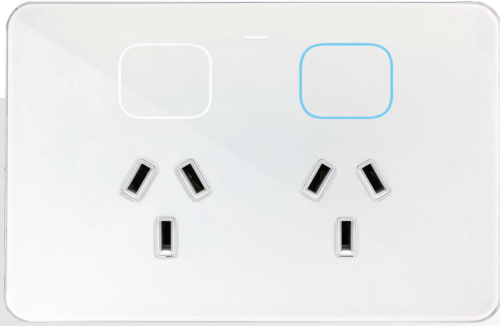

Smart Touch luxury with a touch of glass

Senoa has a premium touch sensitive glass fascia ideal for architectural homes, with a simple profile that looks exquisite on any wall for any project. And so easy to use. A personalised experience, that is unique to you, with colour tuneable surfaces with optional laser engraved icons provides a tailored experience, to make it your own. We've made control a seamless experience at the switch, on your phone or with your voice.

Simple on the outside. Smarter on the inside.

Senoa and Senoa Simple products will only become available in 2023. Please check for availability.

Traditional style sockets and switches designed to blend with Senoa 'smart touch' products.

Senoa Simple products can be fitted with rocker or push button switch mechanisms.

A touch of glass with the power to create smart experiences like never before.

SENPP*

SENMDS2*

SENMDS4*

SENMDS6*

SENBC2*

SENBC4*