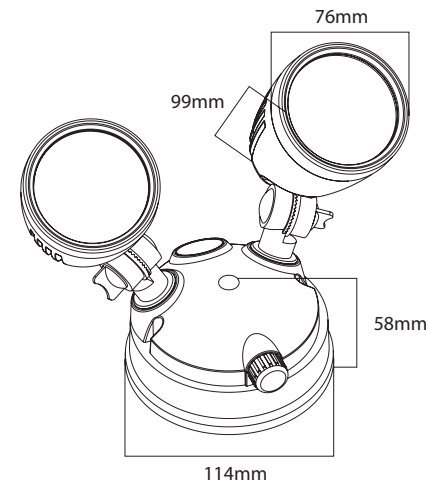

SCORPION™

Twin Spotlight and Sensor

SCSP24TWINBK Twin Spotlight

- 24Watt twin LED spotlight
- 2000 lumens
- Selectable Tricolour: 3000K, 4000K, 5700K
- IP54
- 120° light angle
- -20°C to +40°C Operating temperature
- Colour: Black
- Compatible with SCSPSENSORBK to upgrade to be controlled via a sensor

SCSP24TWINBK
Upgraded with
SCSPSENSORBK

SCSPSENSORBK Sensor

- Lux Setting: <10-2000Lux (adjustable)
- Time delay: 10sec (±3sec) – 12min (±3min)
- 2-12m Detection zone (adjustable)
- 180° Detection zone
- 0.6 – 1.5m/s Detection Speed
- Recommended Installation height: 1.8-2.5m
- Compatible as an upgrade for SCSP24TWINBK