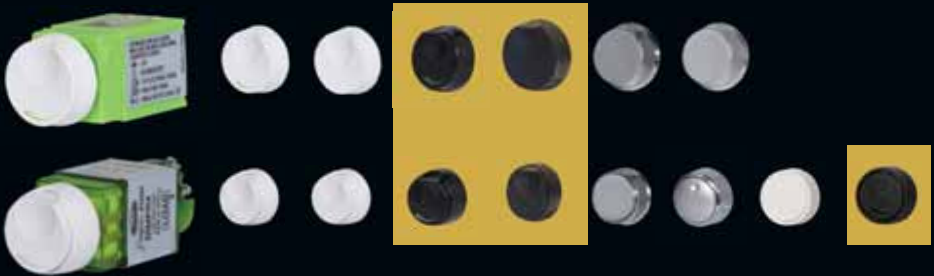

See Trade
Prices

COUGAR™ 

an oldie but a goodie *Equivalent to 2000 Series**

Switches, Sockets & Integrated USB's

The Cougar profile is 13mm

Available in White and Limited Black

Data Spec
Sheets

See Trade
Prices

Switch Mechanisms / TV, Data & HDMI Accessories

Data Spec Sheets

See Trade Prices

Dimpala Dimmers

Push Button Switch & Rotary Dimmers / Dimmer Knobs

All mech and dimmers fit 30 Series* plates for contractor convenience.