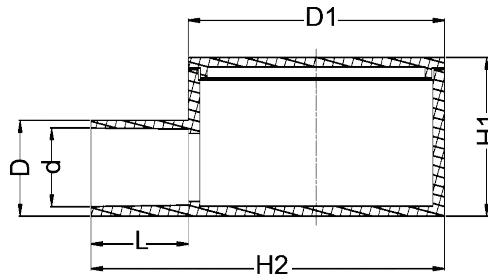

Cobra Range of Junction Boxes

- Colour: Electric Grey
- Material: PVC (Polyvinyl chloride)
- Lower / Upper temperature range: -15°C / 60°C
- Product application: Diameter 20mm & 25mm tube
- Standards: AS/NZS IEC 60670-1:2015 Boxes and enclosures for electrical accessories for household and similar fixed electrical installations -- Part 1: General requirements.

Catalogue Number	Size Spec (mm)	D	d	L	D1	H1	H2
CBJBR1MD20	20	24.40	20.25	20.00	34.51	41.00	85
CBJBR1MD25	25	29.40	25.25	25.00	38.81	41.00	90