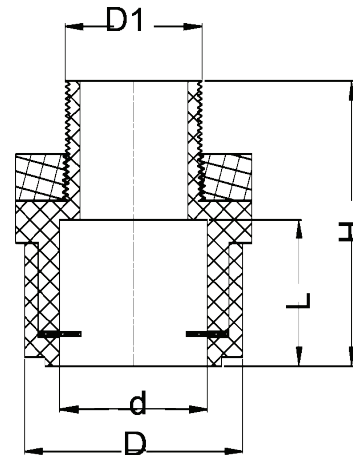

Catalogue Number	Size Spec (mm)	D	d	L	H	d1
CBAPS20L	20	24.8	20.0	21.0	35.7	13.0
CBAPS25L	25	31.8	25.0	23.2	40	19.1

Catalogue Number	Description
CBAPS20L	Adaptor Plain to Screwed 20mm with Lock Ring PVC Grey
CBAPS25L	Adaptor Plain to Screwed 25mm with Lock Ring PVC Grey

CBGSCC20L CBGSCC25L

*See current catalogue for further detail

Cobra Range of Straight Glands for Corrugated Conduit

- Colour: Electric Grey
- Material: PVC (Polyvinyl chloride)
- Thread type: M20 & M25
- Thread pitch: 1.5mm
- Device composition: Lock nut
- Installation direction: Straight
- Lower / Upper temperature range: -15°C / 60°C
- Product application: Diameter 20mm & 25mm tube
- Standards: AS/NZS61386.1:2015;
IEC 61386-1: 2008 Part 1: General requirements;
IEC 61386-21: 2002 Part 21: Particular requirements – Rigid conduit systems