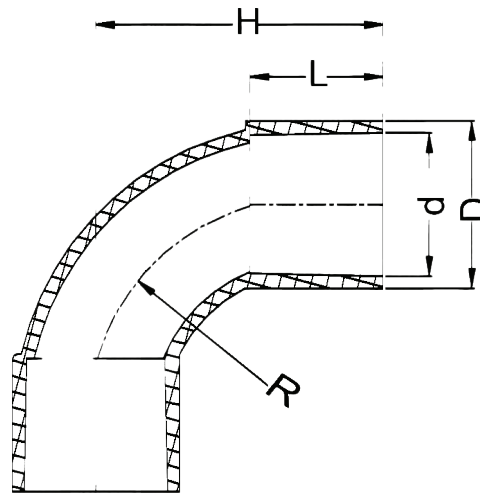

CBE90MD20 CBE90MD25

*See current catalogue for further detail

Cobra Range of Elbow 90 Degrees Conduit Connectors

- Colour: Electric Grey
- Material: PVC (Polyvinyl chloride)
- Operating angle 90 degree
- Lower / Upper temperature range: -15°C / 60°C
- Product application: Diameter 20mm & 25mm tube
- Standards: AS/NZS61386.1:2015;
IEC 61386-1: 2008 Part 1: General requirements;
IEC 61386-21: 2002 Part 21: Particular requirements – Rigid conduit systems