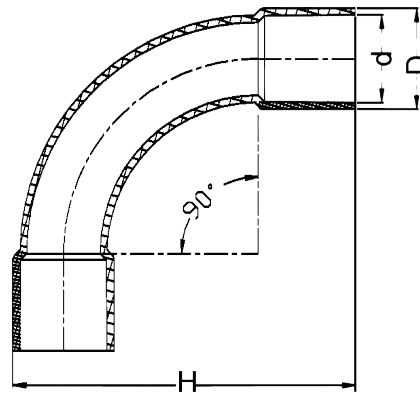

Data Specification Sheet
April 2023

CBB90MD20
CBB90MD25
CBB90MD32

*See current catalogue for further detail

Cobra Range of Standard Bend Sweep 90 Degrees Conduit Connectors

- Colour: Electric Grey
- Material: PVC (Polyvinyl chloride)
- Operating angle 90 degree
- Lower / Upper temperature range: -15°C / 60°C
- Product application: Diameter 20mm, 25mm & 32 mm tube
- Standards: AS/NZS61386.1:2015;
IEC 61386-1: 2008 Part 1: General requirements;
IEC 61386-21: 2002 Part 21: Particular requirements – Rigid conduit systems

Catalogue Number	Size Spec (mm)	D	d	H
CBB90MD20	20	24.5	20.0	81.6
CBB90MD25	25	29.7	25.0	104.3
CBB90MD32	32	36.8	32.3	155.3

Catalogue Number	Description
CBB90MD20	Bend Standard 90 Degrees 20mm 65 Radius Medium Duty PVC Grey
CBB90MD25	Bend Standard 90 Degrees 25mm 80 Radius Medium Duty PVC Grey
CBB90MD32	Bend Standard 90 Degrees 32mm 110 Radius Medium Duty PVC Grey