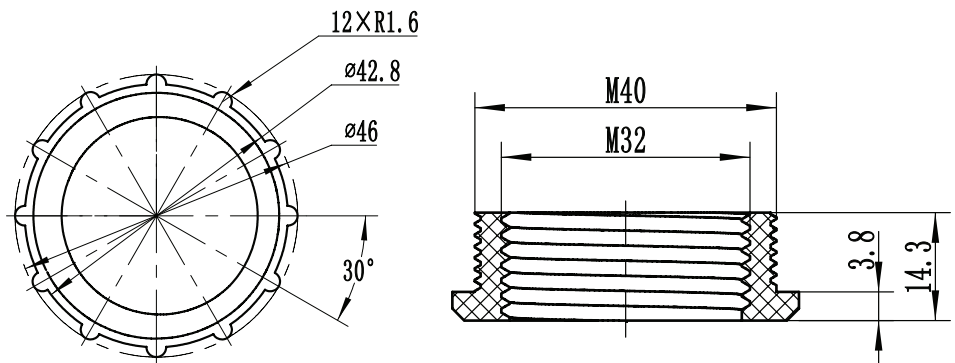

Catalogue Number	Size Spec (mm)	D	d	L	H	d1
CBR2016	20x16	20.0	16.0	18.0	21.6	13.6
CBR2520	25x20	25.0	20.0	22.0	24.8	17.3
CBR3225	32x25	32.0	25.0	22.3	27.0	22.3

Catalogue Number	Description
CBR2016	Reducer Plain to Plain 20mm 16mm PVC Grey
CBR2520	Reducer Plain to Plain 25mm 20mm PVC Grey
CBR3225	Reducer Plain to Plain 32mm 25mm PVC Grey

CBRT4032

*See current catalogue for further detail

Cobra Range of Conduit Connector Threaded Reducer

- Colour: Grey
- Material: PVC (Polyvinyl chloride)
- Connector type: Threaded
- Lower / Upper temperature range: -15°C / 60°C
- Product application: Diameter 40mm & 32mm tube