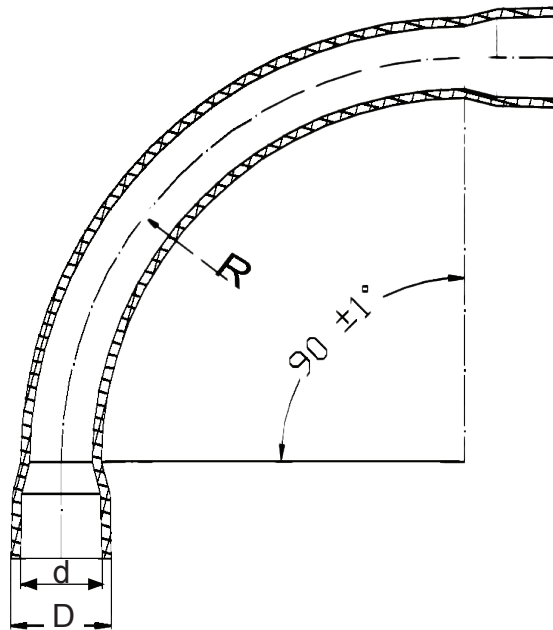

Data Specification Sheet
April 2023

**CBB90HD25
CBB90HD32**

*See current catalogue for further detail

Cobra Range of Large Bend Sweep 90 Degrees Conduit Connectors

- Colour: Electric Orange
- Material: PVC (Polyvinyl chloride)
- Operating angle 90 degree
- Lower / Upper temperature range: -15°C / 60°C
- Heavy Duty
- Standards: AS/NZS61386.1:2015;
IEC 61386-1: 2008 Part 1: General requirements;
IEC 61386-21: 2002 Part 21: Particular requirements – Rigid conduit systems

Catalogue Number	Size Spec (mm)	D	d	R
CBB90HD25	25/90°	30.3	25.3	135.0
CBB90HD32	32/90°	37.7	32.3	180.0

Catalogue Number	Description
CBB90HD25	Bend Large Sweep 90 Degrees 25mm 135 Radius Heavy Duty PVC Orange
CBB90HD32	Bend Large Sweep 90 Degrees 32mm 180 Radius Heavy Duty PVC Orange