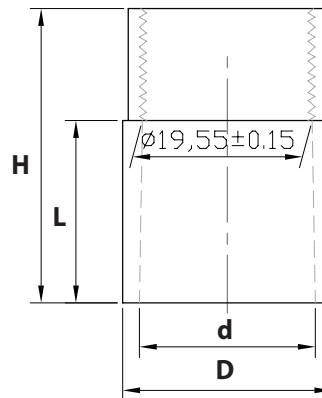

Uses ribbed tightening grip instead of nut.

Product Code	Size Spec (mm)	D	d	L	H	S	D1
CBCPPS20	20	24	20	21	34	23	/
CBCPPS25	25	30	25	13	36	28	/
CBCPPS32	32	37	32	29.5	49	/	40

Catalogue Number	Description
CBCPPS20	Coupling Plain to Screwed 20mm PVC Grey
CBCPPS25	Coupling Plain to Screwed 25mm PVC Grey
CBCPPS32	Coupling Plain to Screwed 32mm PVC Grey

Catalogue Number	Size Spec (mm)	D	d	L	H	d1
CBR2016	20x16	20.0	16.0	18.0	21.6	13.6
CBR2520	25x20	25.0	20.0	22.0	24.8	17.3
CBR3225	32x25	32.0	25.0	22.3	27.0	22.3

Catalogue Number	Description
CBR2016	Reducer Plain to Plain 20mm 16mm PVC Grey
CBR2520	Reducer Plain to Plain 25mm 20mm PVC Grey
CBR3225	Reducer Plain to Plain 32mm 25mm PVC Grey

Catalogue Number	Size Spec (mm)	D	d	L	H
CBRT4032	40x32	24.40	32	3.8	14.3

Catalogue Number	Description
CBRT4032	Reducer Threaded 40mm to 32mm PVC Grey

CBAPS20L CBAPS25L

*See current catalogue for further detail