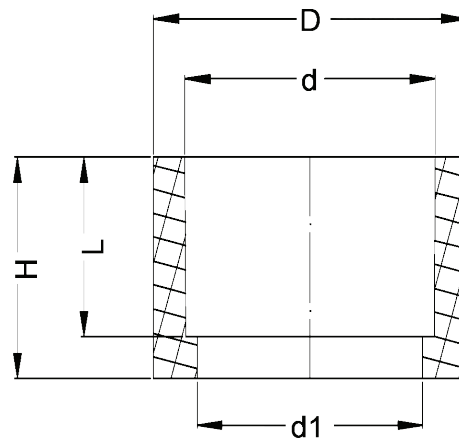

Uses ribbed tightening grip instead of nut.

Product Code	Size Spec (mm)	D	d	L	H	S	D1
CBCPPS20	20	24	20	21	34	23	/
CBCPPS25	25	30	25	13	36	28	/
CBCPPS32	32	37	32	29.5	49	/	40

Catalogue Number	Description
CBCPPS20	Coupling Plain to Screwed 20mm PVC Grey
CBCPPS25	Coupling Plain to Screwed 25mm PVC Grey
CBCPPS32	Coupling Plain to Screwed 32mm PVC Grey

Catalogue Number	Size Spec (mm)	D	d	L	H	d1
CBR2016	20x16	20.0	16.0	18.0	21.6	13.6
CBR2520	25x20	25.0	20.0	22.0	24.8	17.3
CBR3225	32x25	32.0	25.0	22.3	27.0	22.3

Catalogue Number	Description
CBR2016	Reducer Plain to Plain 20mm 16mm PVC Grey
CBR2520	Reducer Plain to Plain 25mm 20mm PVC Grey
CBR3225	Reducer Plain to Plain 32mm 25mm PVC Grey