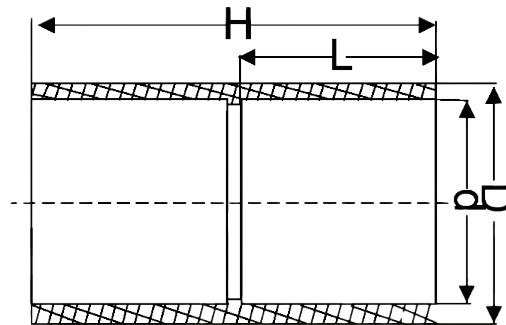

CBCP20 CBCP25

*See current catalogue for further detail

Cobra Range of Conduit Connector Plain Couplings

- Colour: Electric Grey
- Material: PVC (Polyvinyl chloride)
- Lower / Upper temperature range: -15°C / 60°C
- Product application: Diameter 20mm & 25mm tube
- Standards: AS/NZS61386.1:2015;
IEC 61386-1: 2008 Part 1: General requirements;
IEC 61386-21: 2002 Part 21: Particular requirements – Rigid conduit systems