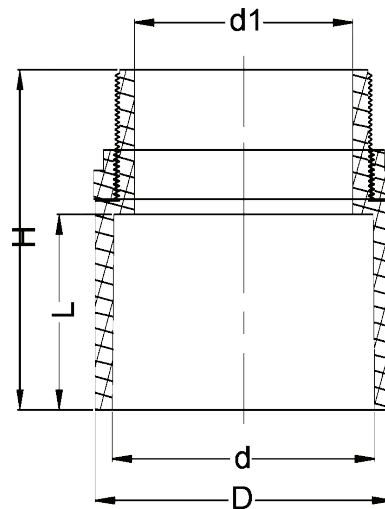

Cobra Range of Conduit Connector Adaptors

- Colour: Electric Grey
- Material: PVC (Polyvinyl chloride)
- Connector type: Plain to threaded
- Lower / Upper temperature range: -15°C / 60°C
- Product application: Diameter 20mm & 25mm tube
- Standards: AS/NZS61386.1:2015;
  IEC 61386-1: 2008 Part 1: General requirements;
  IEC 61386-21: 2002 Part 21: Particular requirements – Rigid conduit systems